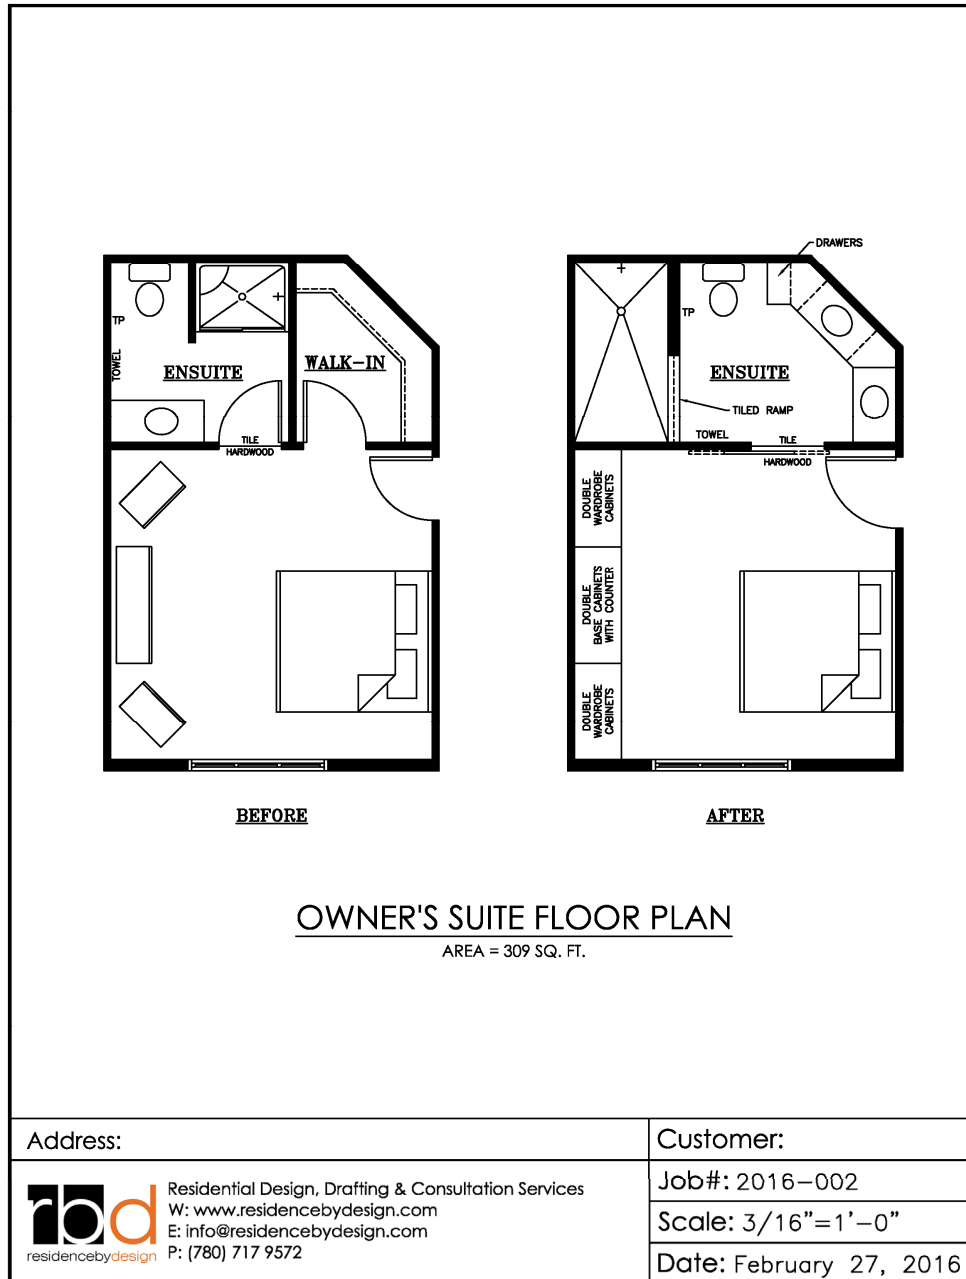

Owner's Suite Renovation

Preliminary Design Drawing

Owner's Suite Renovation Continued

Design Costs

Preliminary Design Drawing (2 hours at \$75 per hour) - \$150.00

Plus ONE of the following:

Blueprints Only (309 sq. ft. at \$0.85/sq. ft.) - \$262.65