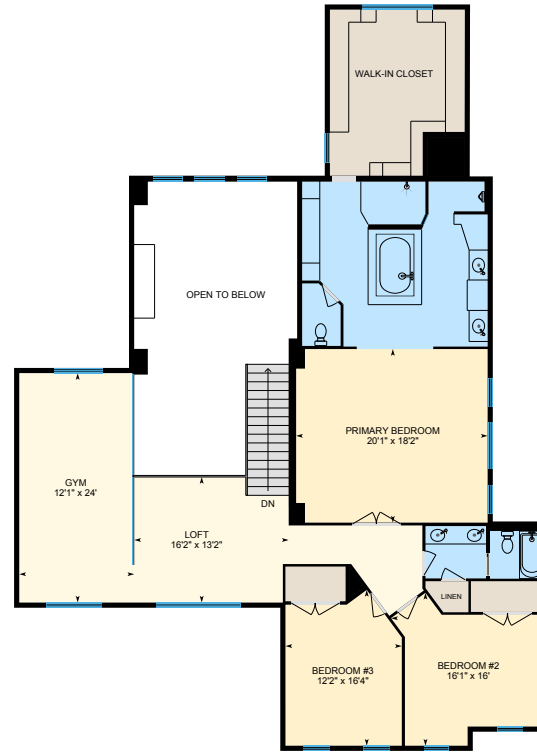

# 126 Via Tuscano, Sturgeon County, AB

Main Building: Total Exterior Area Above Grade 4252.44 sq ft

**Main Floor**  
Exterior Area 1954.75 sq ft

**2nd Floor**  
Exterior Area 2297.69 sq ft

**Basement (Below Grade)**  
Exterior Area 1940.31 sq ft

# 126 Via Tuscano, Sturgeon County, AB

Main Floor Total Exterior Area 1954.75 sq ft

PREPARED: 2021/11/26

# 126 Via Tuscano, Sturgeon County, AB

2nd Floor Total Exterior Area 2297.69 sq ft

PREPARED: 2021/11/26

# 126 Via Tuscano, Sturgeon County, AB

Basement Total Exterior Area 1940.31 sq ft

PREPARED: 2021/11/26